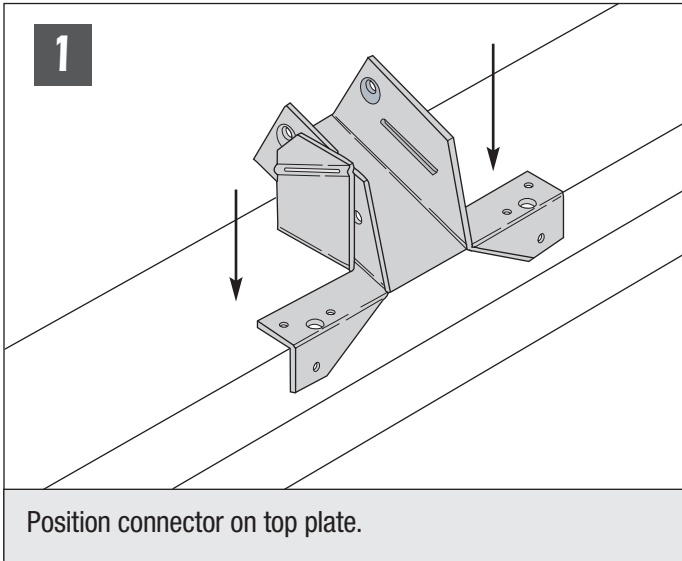

TMP Rafter Connector Installation Instructions

Customer Service & Technical Assistance

Phone: 1-800-328-5934 • Fax: 1-952-898-8605 • Email: customerservice@mii.com