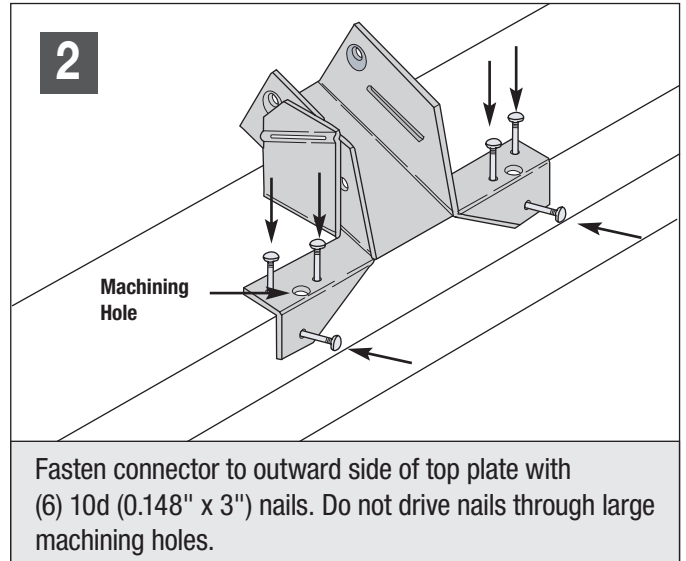

TMP Rafter Connector Installation Instructions

Customer Service & Technical Assistance

Phone: 1-800-328-5934 • Fax: 1-952-898-8605 • Email: customerservice@mii.com