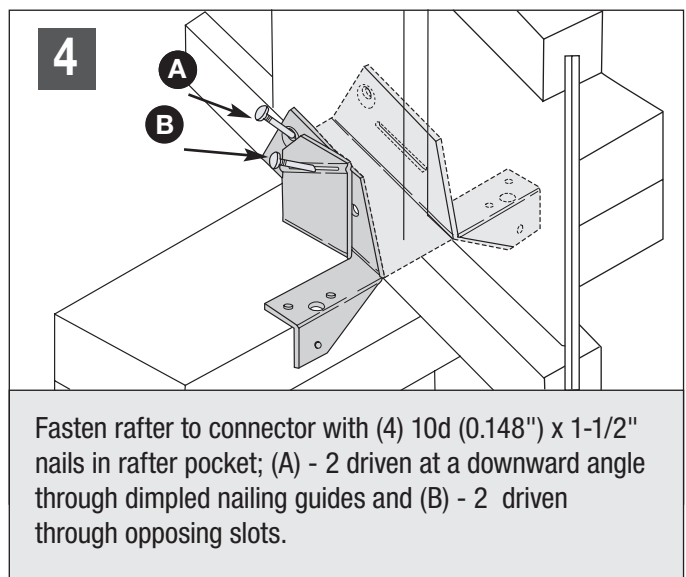

TMP Rafter Connector Installation Instructions

Customer Service & Technical Assistance

Phone: 1-800-328-5934 • Fax: 1-952-898-8605 • Email: customerservice@mii.com