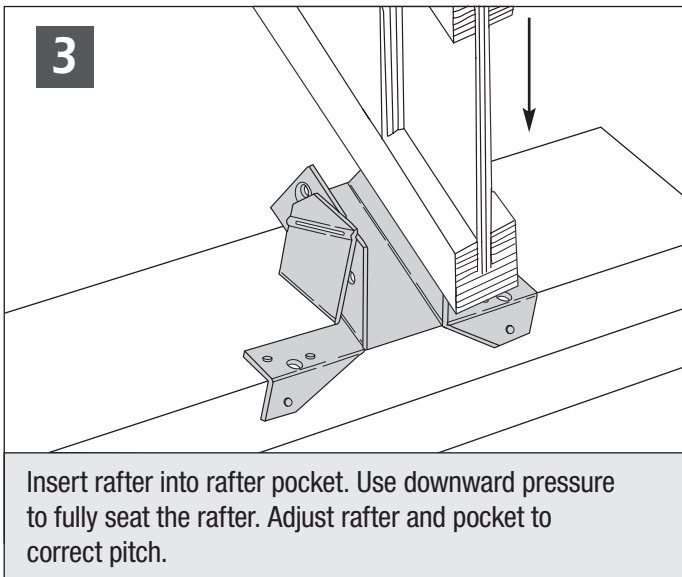

TMP Rafter Connector Installation Instructions

Customer Service & Technical Assistance

Phone: 1-800-328-5934 • Fax: 1-952-898-8605 • Email: customerservice@mii.com